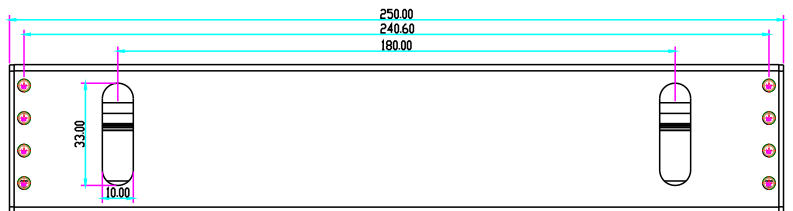

YLI ELECTRONIC

LC Bracket for Magnetic Lock

Specification

Model	Size(unit:mm)	Suitable For	Finished for Shell	Used With	Weight
MBK-180NLC	185.5Lx39Wx39H	Wooden Door Narrow Door Metal Door	Anodized aluminum	YM-180N(LED)	0.22kg
MBK-280NLC	250Lx48Wx42H	Wooden Door Narrow Door Metal Door	Anodized aluminum	YM-280N(LED)	0.42kg
MBK-350NLC	260Lx48Wx42H	Wooden Door Narrow Door Metal Door	Anodized aluminum	YM-350N(LED)	0.49kg

Installation

The power cable can be concealed inside the new type LC bracket , it is elegant and the cable can be protected

MBK-180NLC

MBK-280NLC

MBK-350NLC