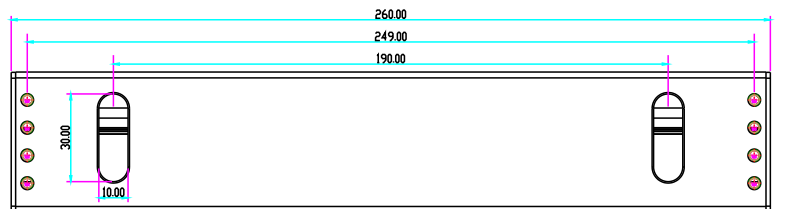

YLI ELECTRONIC

LC Bracket for Magnetic Lock

Specification

Model	Size(unit:mm)	Suitable For	Finished for Shell	Used With	Weight
MBK-180NLC	185.5Lx39Wx39H	Wooden Door Narrow Door Metal Door	Anodized aluminum	YM-180N(LED)	0.22kg
MBK-280NLC	250Lx48Wx42H	Wooden Door Narrow Door Metal Door	Anodized aluminum	YM-280N(LED)	0.42kg
MBK-350NLC	260Lx48Wx42H	Wooden Door Narrow Door Metal Door	Anodized aluminum	YM-350N(LED)	0.49kg

Installation

The power cable can be concealed inside the new type LC bracket , it is elegant and the cable can be protected

MBK-180NLC

MBK-280NLC

MBK-350NLC