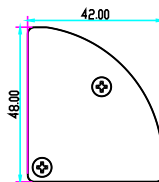

MBK-350NLC