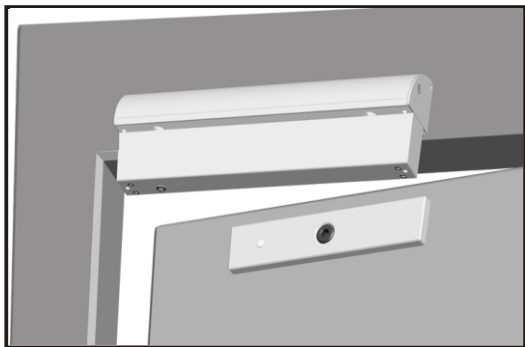

YLI ELECTRONIC

LC Bracket for Magnetic Lock

Specification

Model	Size(unit:mm)	Suitable For	Finished for Shell	Used With	Weight
MBK-180NLC	185.5Lx39Wx39H	Wooden Door Narrow Door Metal Door	Anodized aluminum	YM-180N(LED)	0.22kg
MBK-280NLC	250Lx48Wx42H	Wooden Door Narrow Door Metal Door	Anodized aluminum	YM-280N(LED)	0.42kg
MBK-350NLC	260Lx48Wx42H	Wooden Door Narrow Door Metal Door	Anodized aluminum	YM-350N(LED)	0.49kg

Installation

The power cable can be concealed inside the new type LC bracket , it is elegant and the cable can be protected

MBK-180NLC

MBK-280NLC

MBK-350NLC