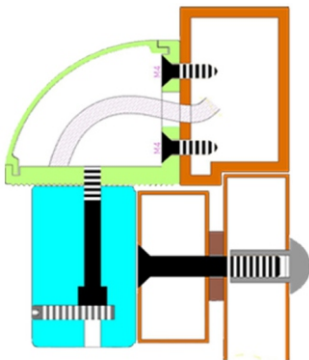

YLI ELECTRONIC

LC Bracket for Magnetic Lock

Specification

Model	Size(unit:mm)	Suitable For	Finished for Shell	Used With	Weight
MBK-180NLC	185.5Lx39Wx39H	Wooden Door Narrow Door Metal Door	Anodized aluminum	YM-180N(LED)	0.22kg
MBK-280NLC	250Lx48Wx42H	Wooden Door Narrow Door Metal Door	Anodized aluminum	YM-280N(LED)	0.42kg
MBK-350NLC	260Lx48Wx42H	Wooden Door Narrow Door Metal Door	Anodized aluminum	YM-350N(LED)	0.49kg

Installation

The power cable can be concealed inside the new type LC bracket , it is elegant and the cable can be protected

MBK-180NLC

MBK-280NLC

MBK-350NLC