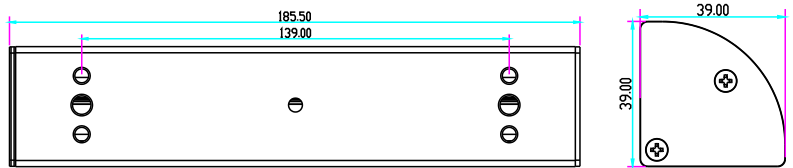

YLI ELECTRONIC

LC Bracket for Magnetic Lock

Specification

Model	Size(unit:mm)	Suitable For	Finished for Shell	Used With	Weight
MBK-180NLC	185.5Lx39Wx39H	Wooden Door Narrow Door Metal Door	Anodized aluminum	YM-180N(LED)	0.22kg
MBK-280NLC	250Lx48Wx42H	Wooden Door Narrow Door Metal Door	Anodized aluminum	YM-280N(LED)	0.42kg
MBK-350NLC	260Lx48Wx42H	Wooden Door Narrow Door Metal Door	Anodized aluminum	YM-350N(LED)	0.49kg

Installation

The power cable can be concealed inside the new type LC bracket , it is elegant and the cable can be protected

MBK-180NLC

MBK-280NLC

MBK-350NLC